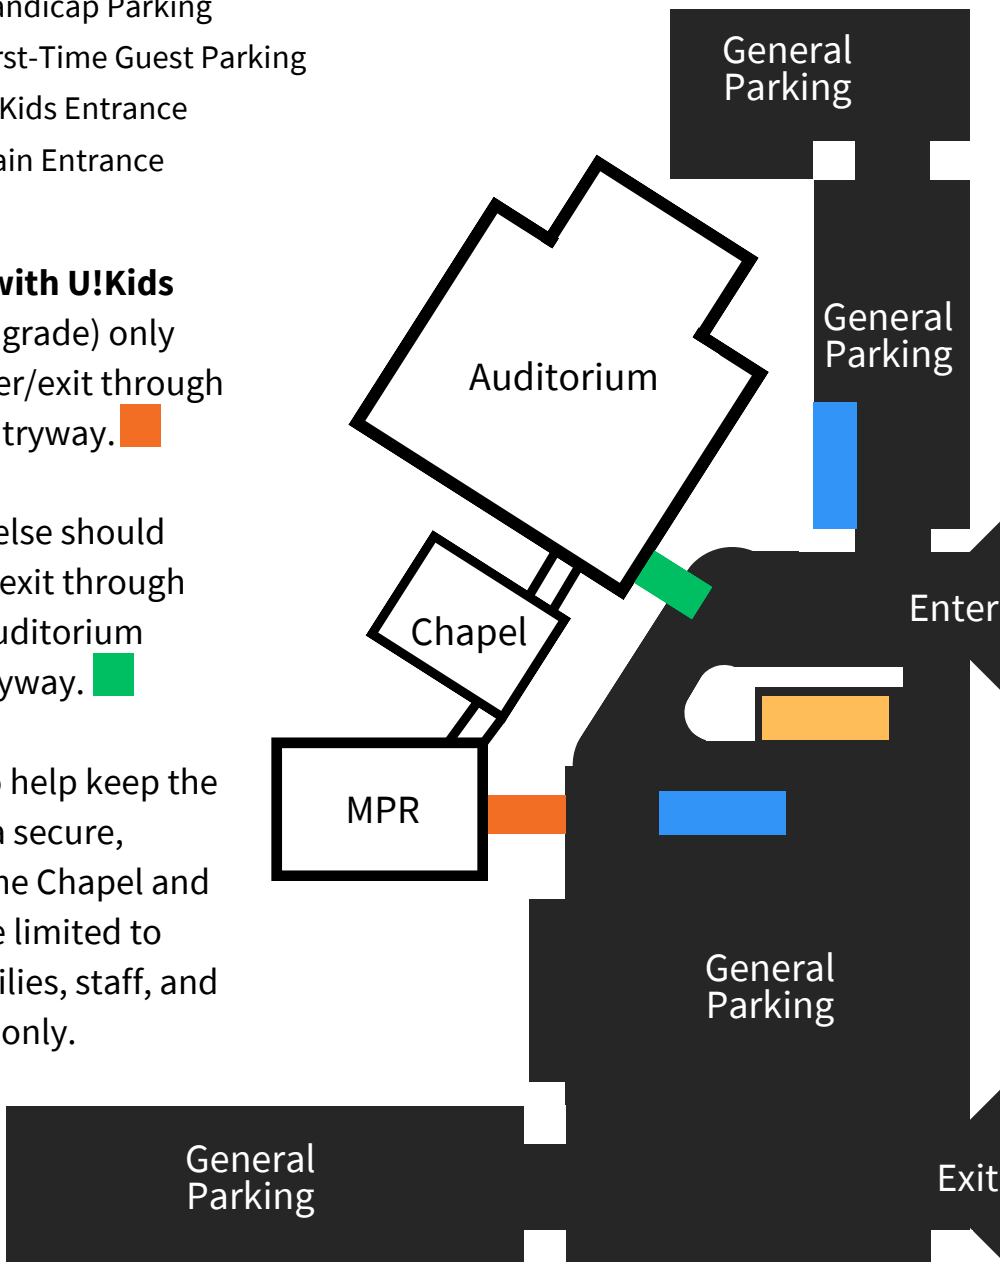

Kemp Road

- Handicap Parking
- First-Time Guest Parking
- U!Kids Entrance
- Main Entrance

-Families with U!Kids
(infant-5th grade) only
should enter/exit through
the MPR entryway. ■

-Everyone else should
only enter/exit through
the Main Auditorium
Lobby entryway. ■

-In order to help keep the
U!Kids area secure,
access to the Chapel and
MPR will be limited to
U!Kids families, staff, and
volunteers only.

Hanes Road